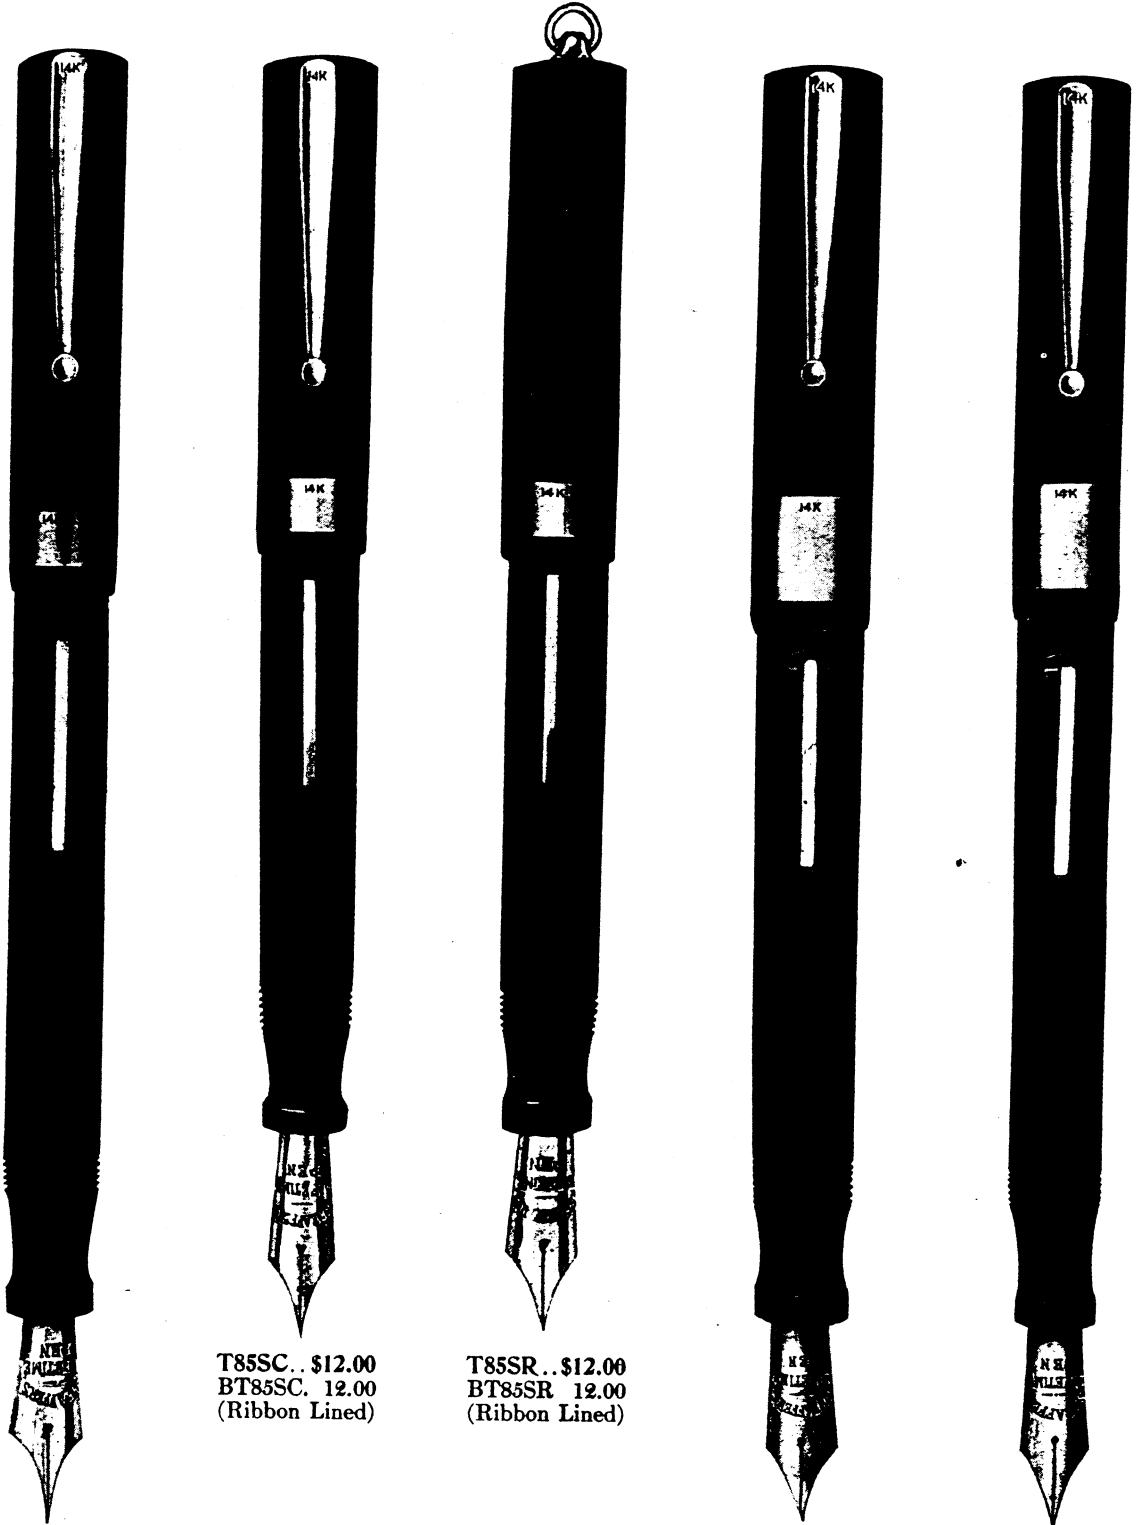

Sheaffer's "Lifetime"

T85SC.. $12.00
BT85SC.. 12.00
(Ribbon Lined)

T85SR.. $12.00
BT85SR 12.00
(Ribbon Lined)

89C..... $15.00
B89C... 15.00
(Ribbon Lined)

T89C... $15.00
BT89C.. 15.00
(Ribbon Lined)

T85C... $12.00
BT85C.. 12.00
(Ribbon Lined)

Mountings and Clips Above are 14K Solid Yellow Gold

To Insure Writing Satisfaction Use Sheaffer's "Skrip"